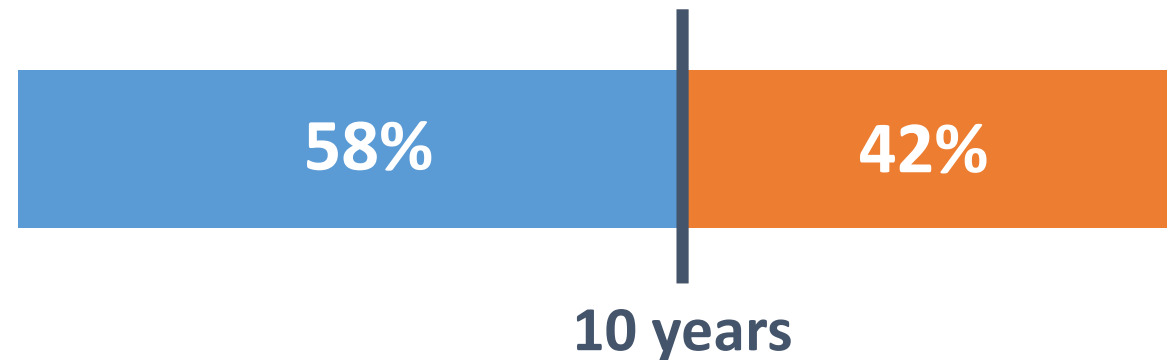

Experience