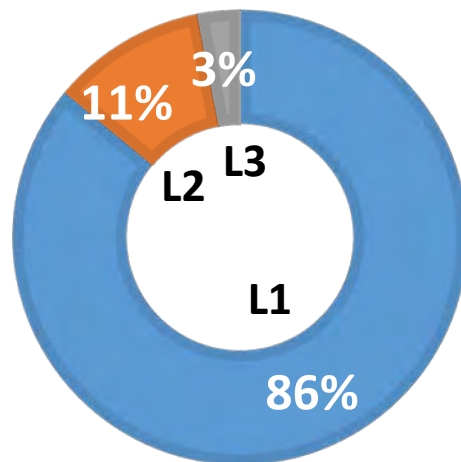

What we knew

Mean Wage

$40 to $60 per hour

$1,500 per month

Education

<50% trained educators

Coaching Certification